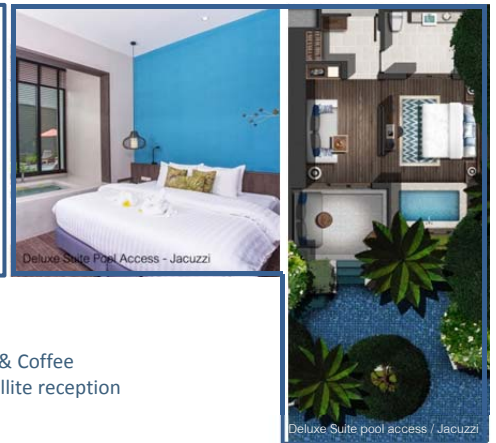

- Late check out area
- Free Shuttle Bus From hotel to Khao Lak Centre: 09:00, 11:00, 13:00 hrs.
- Free Shuttle Bus from Khao Lak Centre to hotel: 13.30, 16:00 hrs.

Types of Room : Total 58 rooms

- 33 Deluxe Suite (55 sqm.)
- 12 Deluxe Suite Premium (55 sqm.)
- 13 Deluxe Suite Pool Access / Jacuzzi (55 sqm.)

Connecting Rooms:

- Deluxe Suite + Deluxe Suite = 3 couple
- Deluxe Suite Premium + Deluxe Suite Premium = 3 couple

Room Facilities: Adult Hotel

- Air-conditioning
- Telephone
- Safety box
- In-house music
- Shower & Bathtub
- Refrigerator
- Key card control
- Free Wireless internet
- Hair dryer
- Complimentary Tea & Coffee
- TV with cable & satellite reception
- Sofa Bed (Extra bed)

Hotel Facilities :

- Swimming Pool : Service time 08:00 – 20:00 hrs.
- 1 Adult Pool
- Mind Romantic Spa : Service time 10:30 – 20:00 hrs.
- Private Check-in & Lobby and Business Center
- The Sky Restaurant and Bar for breakfast/lunch/dinner
- Adult Pool Bar
- Taxi Service
- Fitness Center
- Thai Cooking Class (2,500 THB/adult and 1,250THB/child)
- Fruit & Vegetable Carving (2,000 THB/person/day)
- Napkin & Towel Folding Class (390 THB/ per person per class inclusive of a glass of Cocktail)