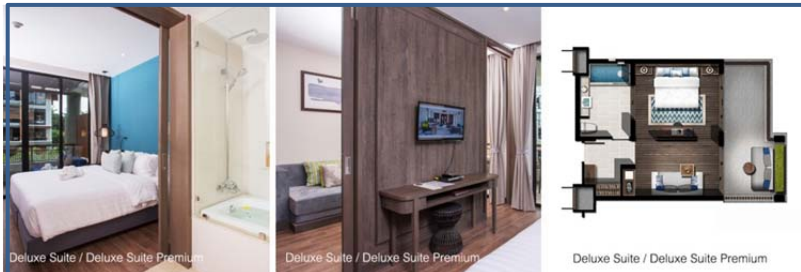

- Late check out area
- Free Shuttle Bus From hotel to Khao Lak Centre: 09:00, 11:00, 13:00 hrs.
- Free Shuttle Bus from Khao Lak Centre to hotel: 13.30, 16:00 hrs.

Types of Room : Total 58 rooms

- 33 Deluxe Suite (55 sqm.)
- 12 Deluxe Suite Premium (55 sqm.)
- 13 Deluxe Suite Pool Access / Jacuzzi (55 sqm.)

Connecting Rooms:

- Deluxe Suite + Deluxe Suite = 3 couple
- Deluxe Suite Premium + Deluxe Suite Premium = 3 couple

Room Facilities: Adult Hotel

- Air-conditioning
- Telephone
- Safety box
- In-house music
- Shower & Bathtub
- Refrigerator
- Key card control
- Free Wireless internet
- Hair dryer
- Complimentary Tea & Coffee
- TV with cable & satellite reception
- Sofa Bed (Extra bed)

Hotel Facilities :

- Swimming Pool : Service time 08:00 – 20:00 hrs.
- 1 Adult Pool
- Mind Romantic Spa : Service time 10:30 – 20:00 hrs.
- Private Check-in & Lobby and Business Center
- The Sky Restaurant and Bar for breakfast/lunch/dinner
- Adult Pool Bar
- Taxi Service
- Fitness Center
- Thai Cooking Class (2,500 THB/adult and 1,250THB/child)
- Fruit & Vegetable Carving (2,000 THB/person/day)
- Napkin & Towel Folding Class (390 THB/ per person per class inclusive of a glass of Cocktail)